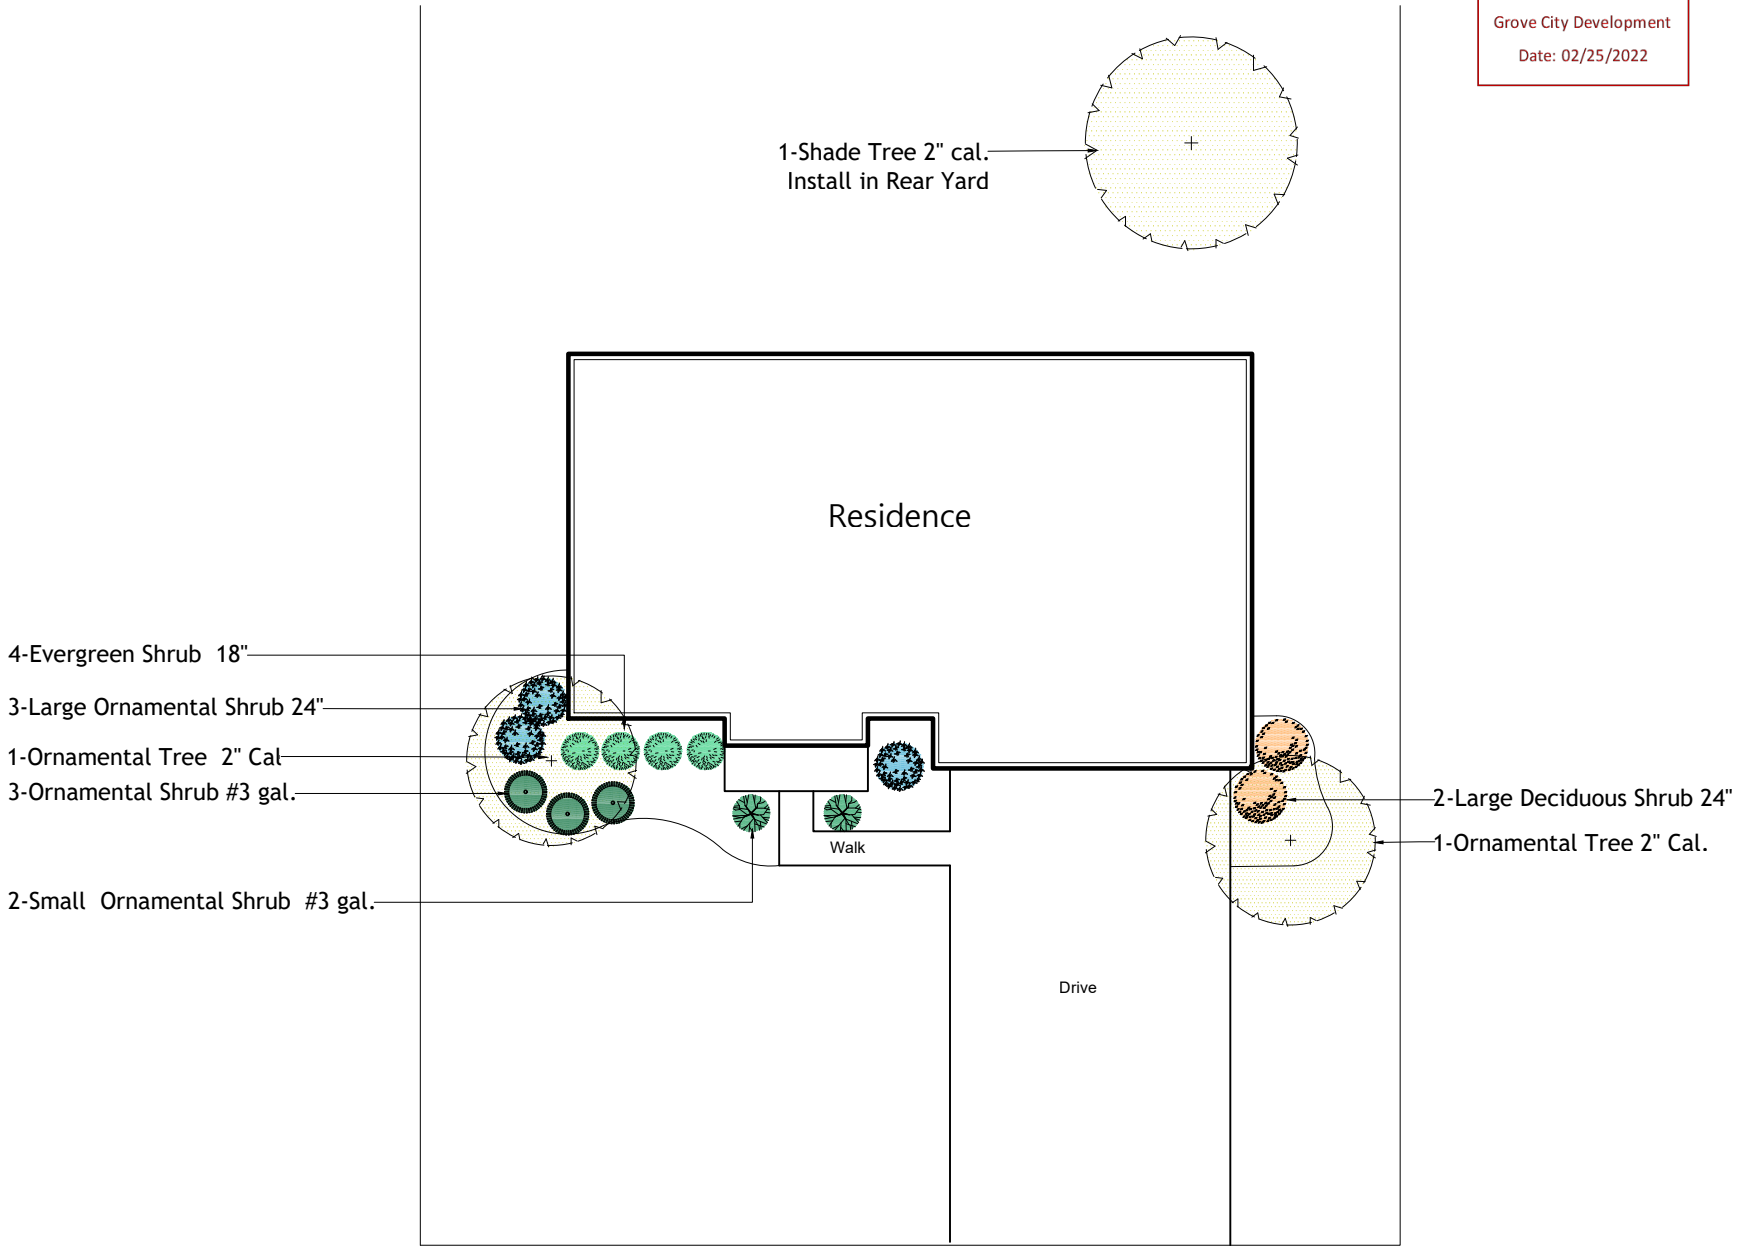

Received By:
Grove City Development
Date: 02/25/2022

WILSON LANDSCAPE
ASSOCIATES

DESIGN / INSTALLATION / RESIDENTIAL / COMMERCIAL

900 Buckeye Park Road Columbus OH 43207
614.444.8873 tel 614.444.3175 fax
wilsonlandscapeandturf.com

Landscape Plan
Autumn Grove Package
Maronda Homes

Date:	2/24/2022
Scale:	NTS
Drawn By:	CBD
Drawing Number:	