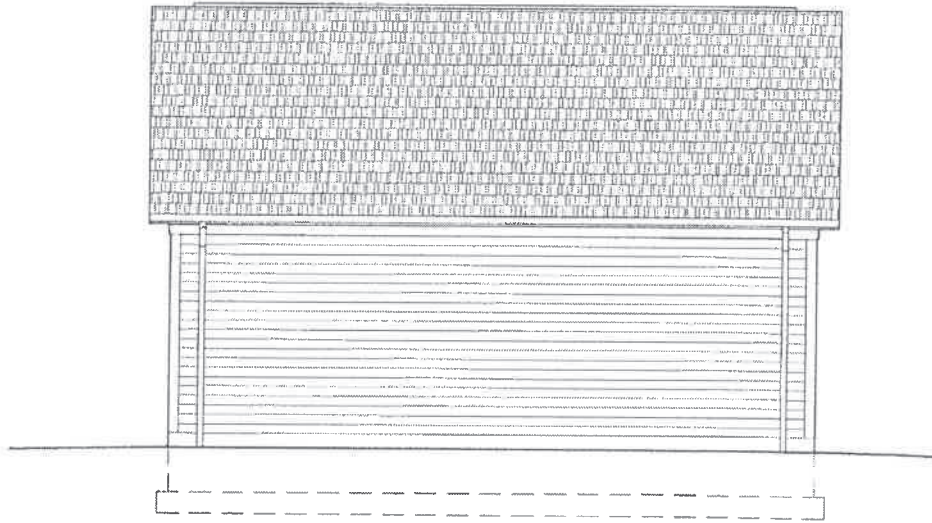

NEW GARAGE ELEVATION STUDY

JUNE 10, 2020

**RANDYCOFFMAN**  
ARCHITECTURAL DESIGN, LLC

P.O. Box 9 LITHOPOLIS, OHIO 43136 Work: 614.582.0524 Cell: 614.970.0962

NEW GARAGE ELEVATION STUDY

JUNE 10, 2020

**RANDY COFFMAN**  
ARCHITECTURAL DESIGN, LLC  
P.O. BOX 9 LITHOPOLIS, OHIO 43136 WORK: 614.382.0524 CELL: 614.370.0962

NEW GARAGE ELEVATION STUDY

JUNE 10, 2020

**RANDYCOFFMAN**  
ARCHITECTURAL DESIGN, LLC

P.O. Box 9 LITTONVILLE, OHIO 43156 WORK: 614.982.0524 CELL: 614.970.0982