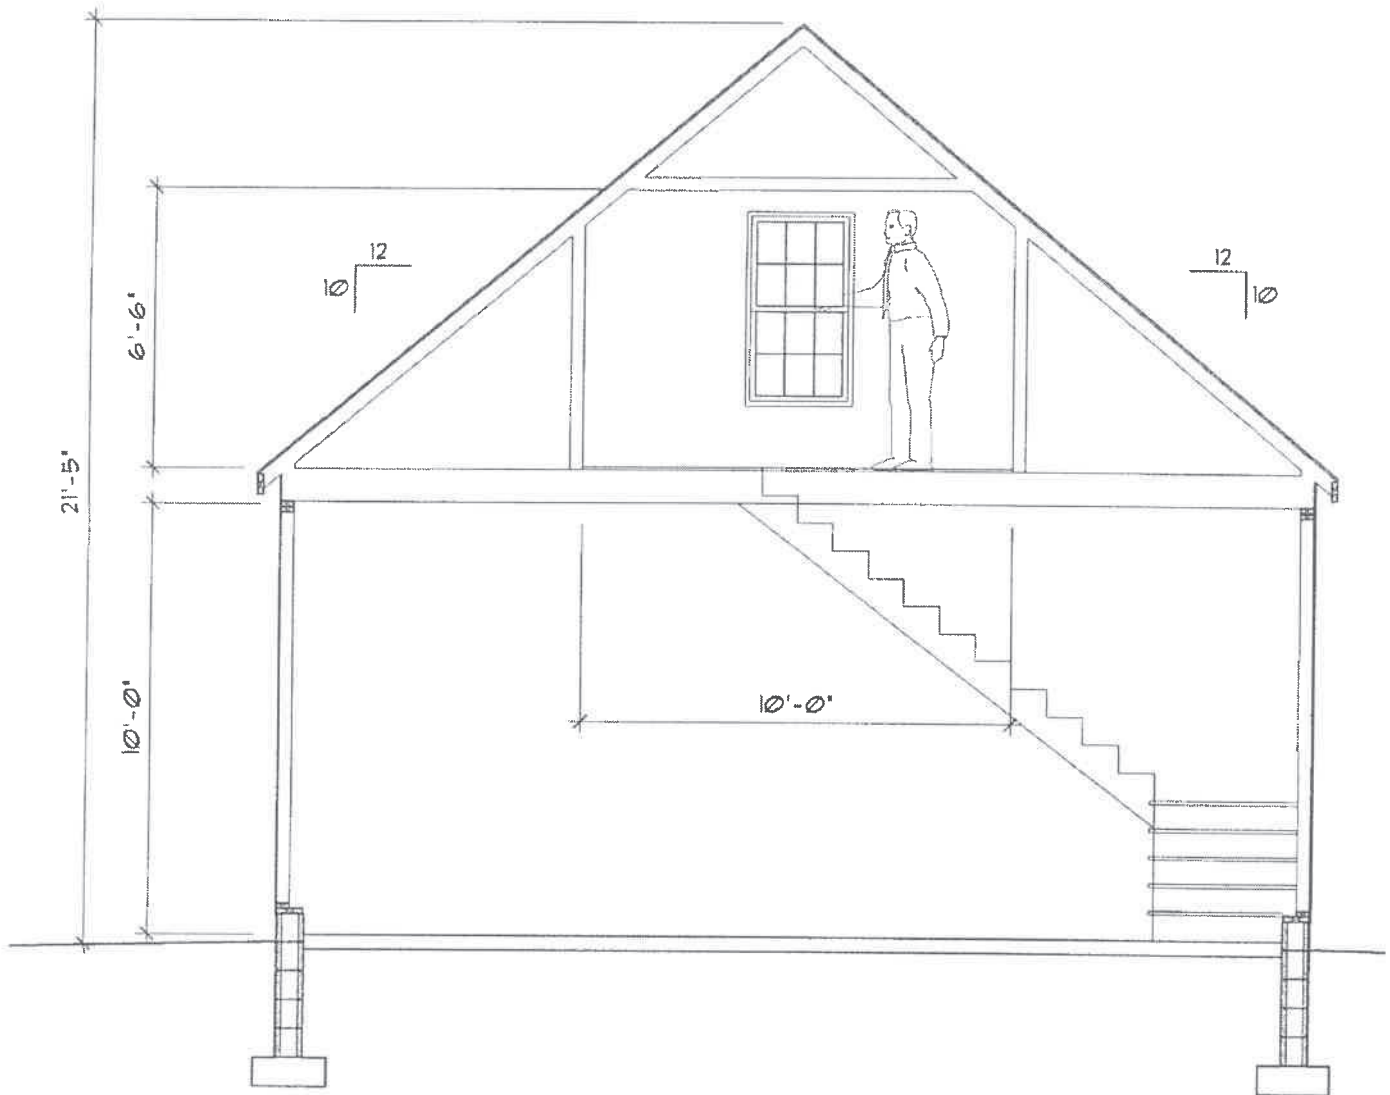

NEW GARAGE ELEVATION STUDY

JUNE 10, 2020

**RANDYCOFFMAN**  
ARCHITECTURAL DESIGN, LLC

P.O. Box 9 LITHOPOLIS, OHIO 43136 Work: 614.582.0524 Cell: 614.970.0962

NEW GARAGE ELEVATION STUDY

JUNE 10, 2020

**RANDY COFFMAN**  
ARCHITECTURAL DESIGN, LLC  
P.O. BOX 9 LITHOPOLIS, OHIO 43136 WORK: 614.382.0524 CELL: 614.370.0962