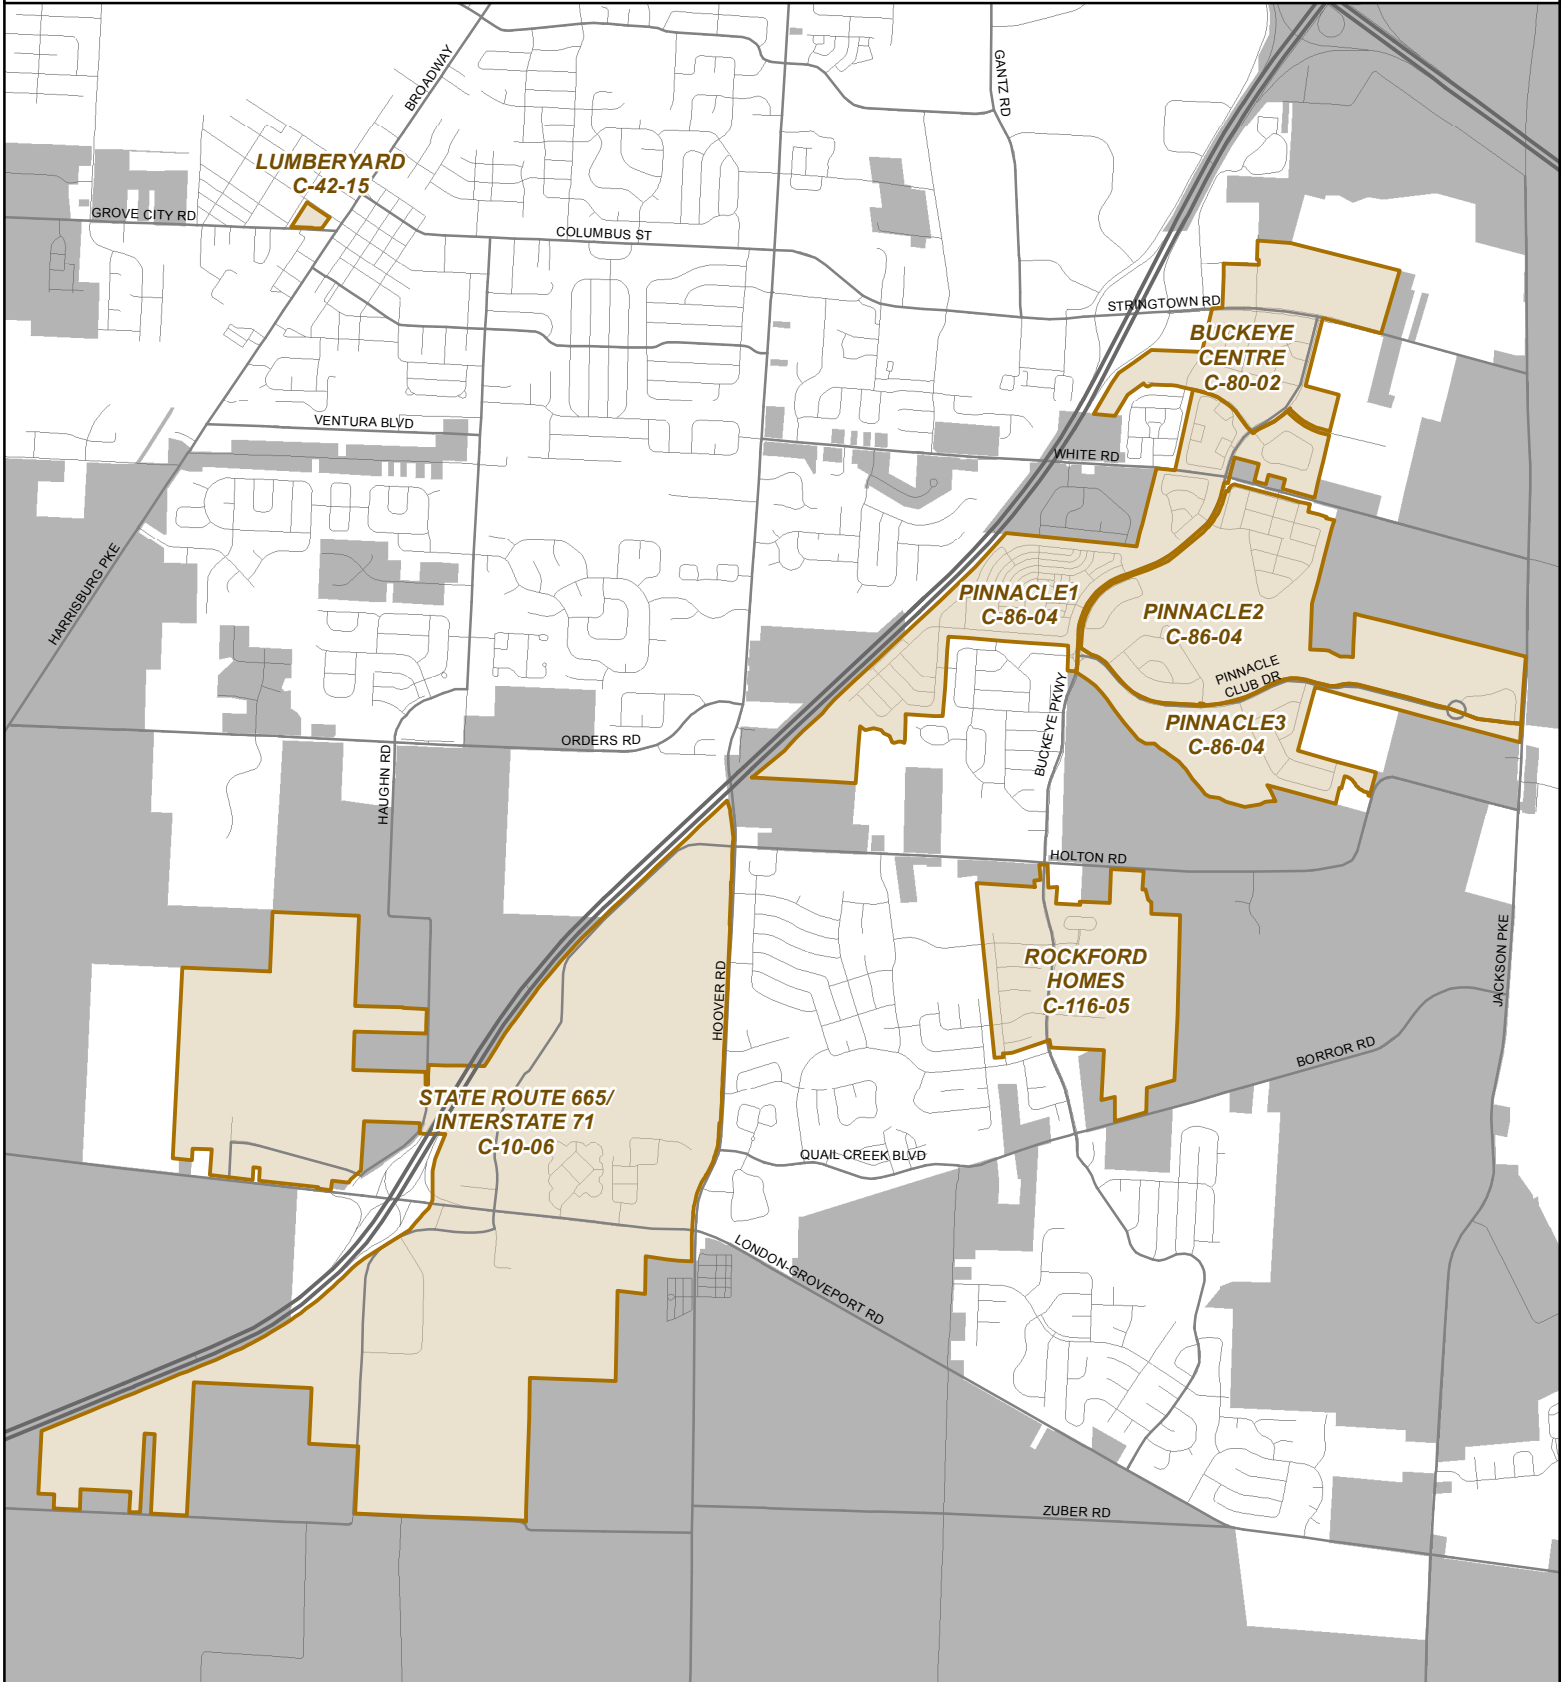

Grove City Tax Increment Financing Districts

Disclaimer

Created by the City of Grove City Development Department, 614-277-3004

Map revised 12/19/16

1 inch = 3,000 feet
Feet

0 500 1,000 2,000